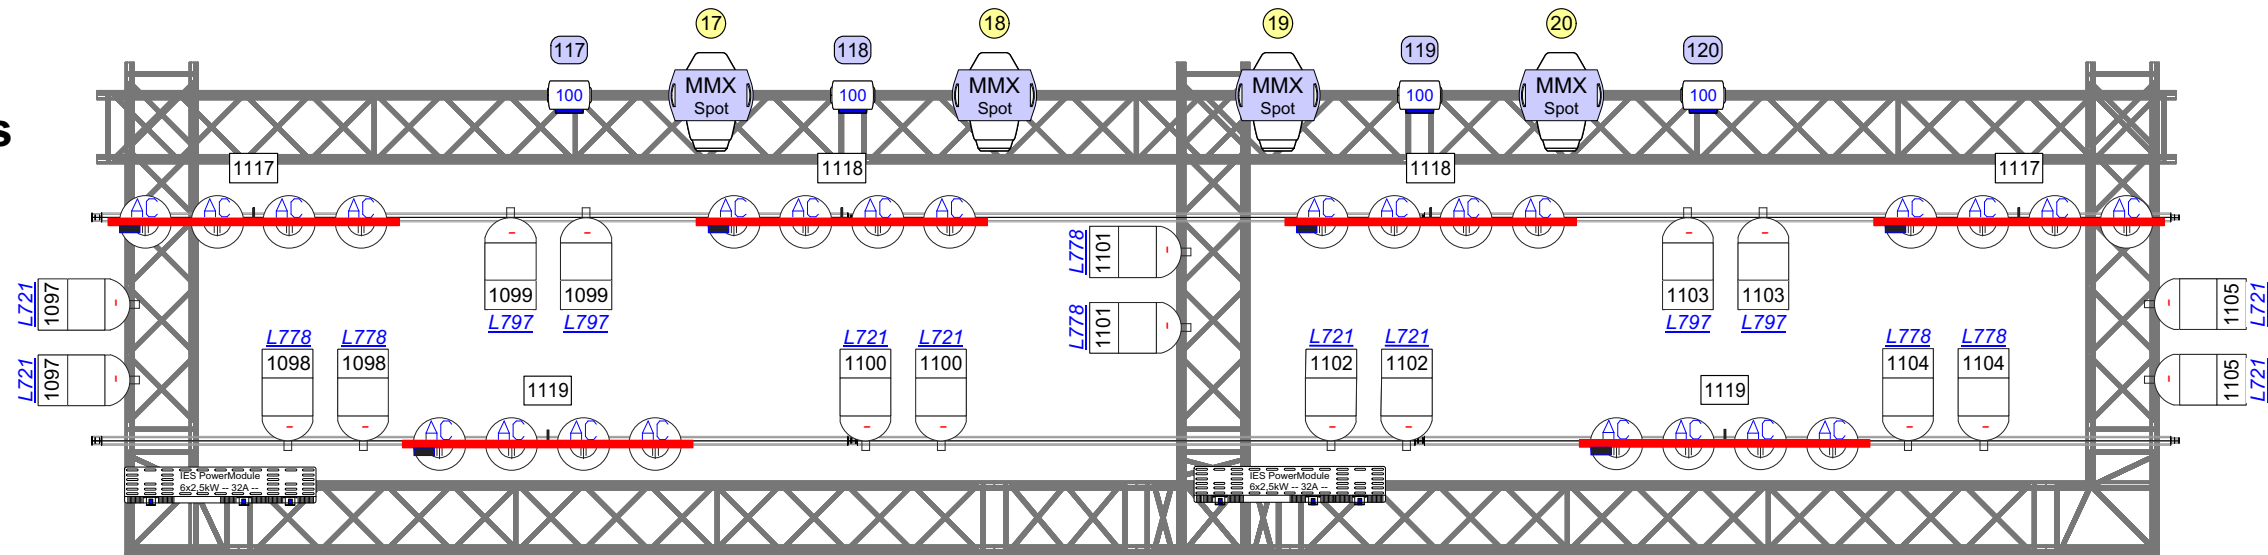

E-Truss

FOH Truss

Balcony Truss

MovingLt: All Layers

Qty	Sym	Type	Mode
20x		Robin MMX Spot	m2
24x		Robin 100 LED Beam	m2
8x		ATOMIC 3000	4ch
6x		Robin 600 LED Wash	m5
4x		ROBIN MMX SPOT	
4x		ATOMIC 3000	4ch
4x		Robin MMX Spot	m2
6x		Robin 600 LED Wash	m5

Conventional: All Layers

Qty	Sym	Type
16x		Fourbar ACL Black (1/2 Set)
88x		PAR64 220 Black
14x		Source Four Profile Zoom 15'-30' LED SERIES 2 LUSTR
9x		4Light Par36 1CH

Season 2018-2019 <small>Showdate:</small>		Main Hall - Lights <small>Pilot Subject:</small>	
<small>Loadin:</small> 08-2018	<small>Loadout:</small> 07-2019	Main Hall Lights - Fixture Numbers	<small>Revision #:</small> _v1_a
		<small>Client:</small> Lennart Lindhout	<small>Jobnumber:</small> Lennart Lindhout
<small>Venue:</small> Patronaat, Haarlem, NL	<small>Scale:</small> 1:50	<small>Paper size:</small> A3	<small>Drawn by:</small> Lennart Lindhout