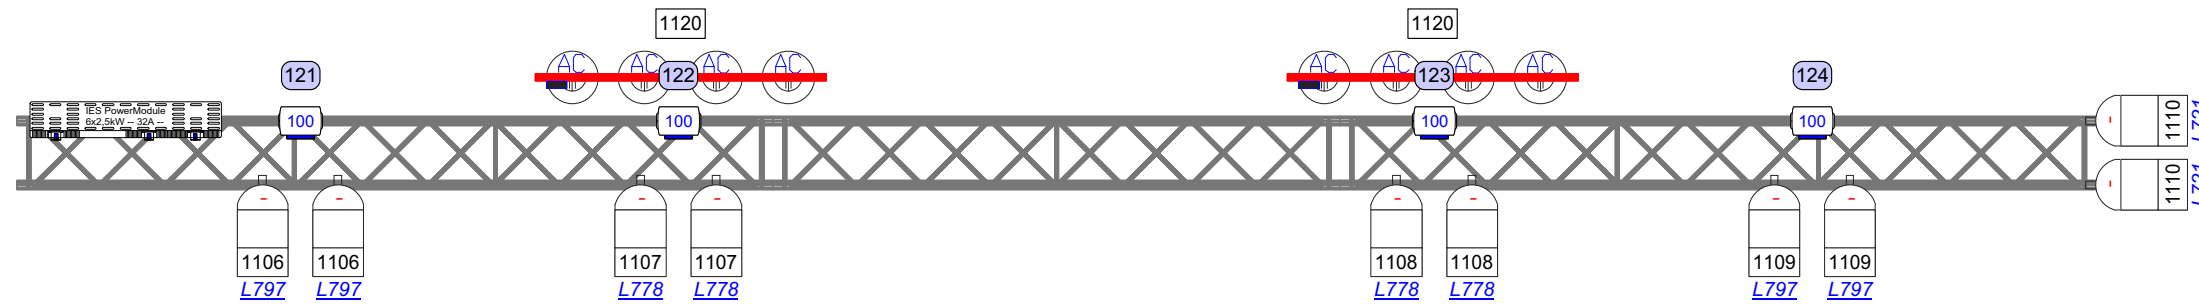

E-Truss

FOH Truss

Balcony Truss

MovingLt: All Layers

Qty	Sym	Type	Mode
20x		Robin MMX Spot	m2
24x		Robin 100 LED Beam	m2
8x		ATOMIC 3000	4ch
6x		Robin 600 LED Wash	m5
4x		ROBIN MMX SPOT	
4x		ATOMIC 3000	4ch
4x		Robin MMX Spot	m2
6x		Robin 600 LED Wash	m5

Conventional: All Layers

Qty	Sym	Type
16x		Fourbar ACL Black (1/2 Set)
88x		PAR64 220 Black
14x		Source Four Profile Zoom 15'-30' LED SERIES 2 LUSTR
9x		4Light Par36 1CH

Season 2018-2019 <small>Showdate:</small>		Main Hall - Lights <small>Pilot Subject:</small>	
<small>Loadin:</small> 08-2018	<small>Loadout:</small> 07-2019	Main Hall Lights - Fixture Numbers	<small>Revision #:</small> _v1_a
		<small>Client:</small> Lennart Lindhout	<small>Jobnumber:</small> Lennart Lindhout
<small>Venue:</small> Patronaat, Haarlem, NL	<small>Scale:</small> 1:50	<small>Paper size:</small> A3	<small>Drawn by:</small> Lennart Lindhout