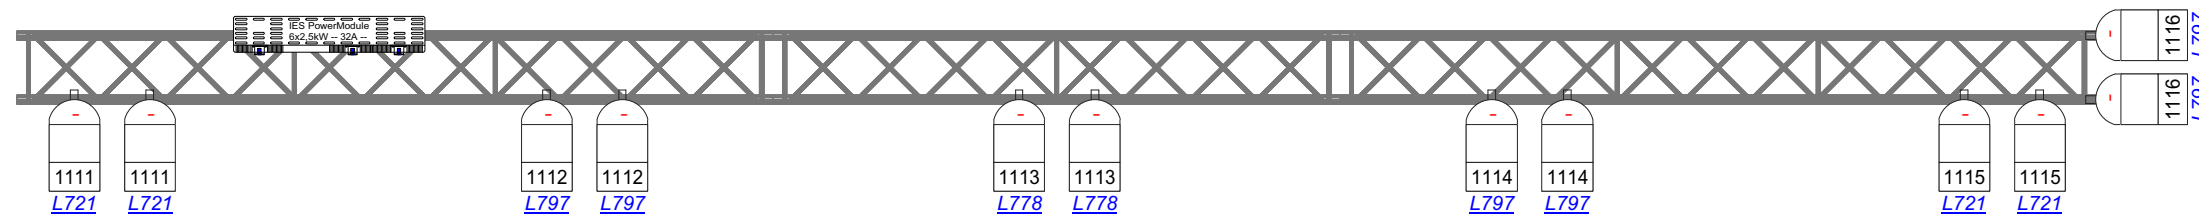

E-Truss

FOH Truss

Balcony Truss

MovingLt: All Layers

Qty	Sym	Type	Mode
20x		Robin MMX Spot	m2
24x		Robin 100 LED Beam	m2
8x		ATOMIC 3000	4ch
6x		Robin 600 LED Wash	m5
4x		ROBIN MMX SPOT	
4x		ATOMIC 3000	4ch
4x		Robin MMX Spot	m2
6x		Robin 600 LED Wash	m5

Conventional: All Layers

Qty	Sym	Type
16x		Fourbar ACL Black (1/2 Set)
88x		PAR64 220 Black
14x		Source Four Profile Zoom 15'-30' LED SERIES 2 LUSTR
9x		4Light Par36 1CH

Season 2018-2019 <small>Showdate:</small>		Main Hall - Lights <small>Pilot Subject:</small>	
<small>Loadin:</small> 08-2018	<small>Loadout:</small> 07-2019	Main Hall Lights - Fixture Numbers	<small>Revision #:</small> _v1_a
		<small>Client:</small> Lennart Lindhout	<small>Jobnumber:</small> Lennart Lindhout
<small>Venue:</small> Patronaat, Haarlem, NL	<small>Scale:</small> 1:50	<small>Paper size:</small> A3	<small>Drawn by:</small> Lennart Lindhout