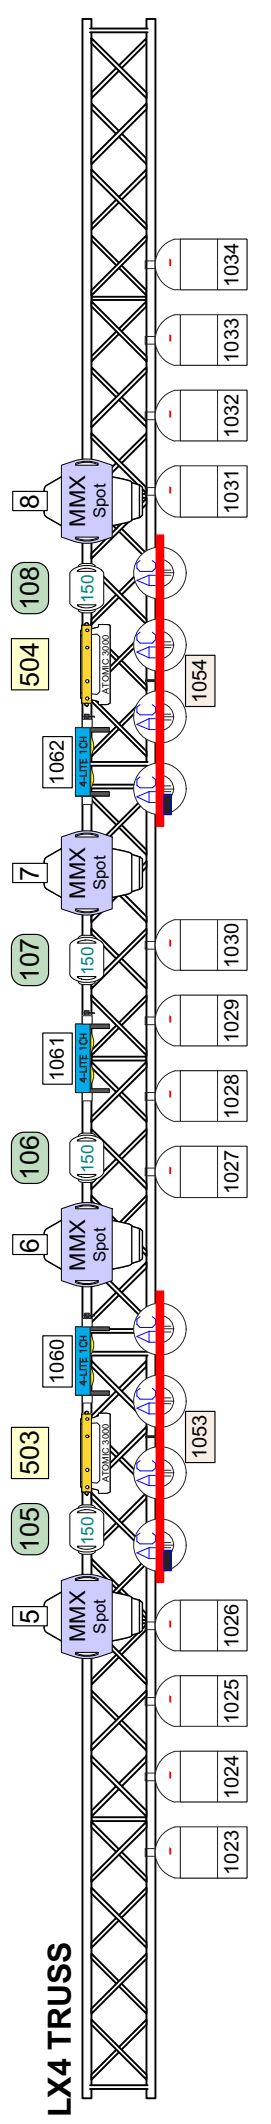

CATWALK U.S.

LX5 TRUSS

LX4 TRUSS

LX3 TRUSS

LX2 TRUSS

LX1 TRUSS

CATWALK FRONT

MovingLt:			
Qty	Sym	Type	Mode
20x		Robin MMX Spot	m2
24x		ROBIN 150 LED BEAM	m1
8x		ATOMIC 3000	4ch
14x		ROBIN SPIDER RGBW	m1
4x		ROBIN MMX SPOT	4ch
4x		ATOMIC 3000	4ch
4x		Robin MMX Spot	m2
8x		ROBIN 150 LED BEAM	m1

Conventional:			
Qty	Sym	Type	Type
16x		Fourbar ACL Black (1/2 Set)	
88x		PAR64 220 Black	
14x		Source Four Profile Zoom 15'-30'	LED SERIES 2 LUSTR
9x		4Light Par36	1CH

Season 2018-2019 **Main Hall - Lights**

Loadin: 08-2018 Loadout: 07-2019

Patronaat

Design: Lennart Lindhout	Revision #: _v1_a
Venue: Patronaat, Haarlem, NL	Jobnumber:
Scale: 1:50	Drawn by: Lennart Lindhout
Paper size: A3	