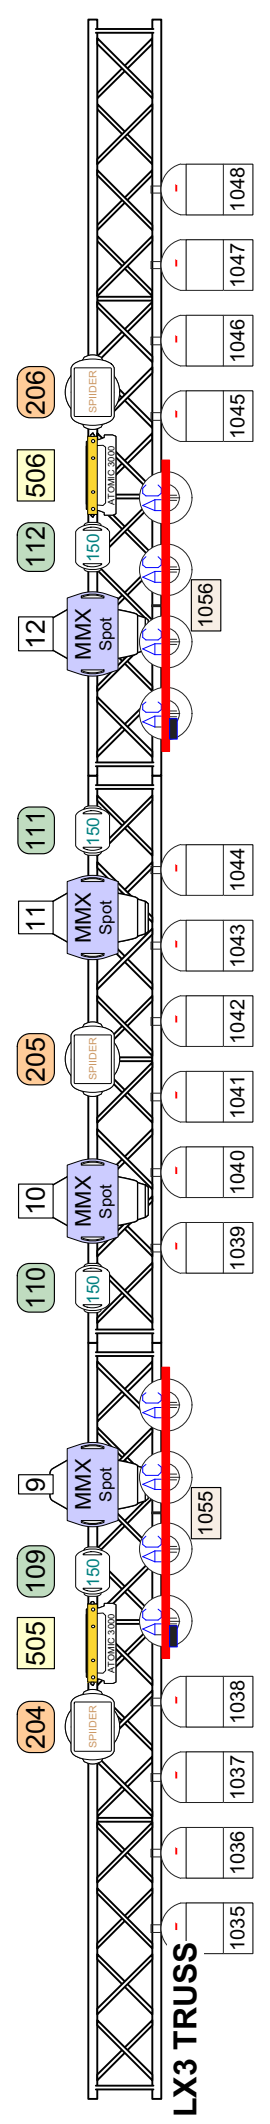

CATWALK U.S.

LX5 TRUSS

LX4 TRUSS

LX3 TRUSS

LX2 TRUSS

LX1 TRUSS

CATWALK FRONT

MovingLt:			
Qty	Sym	Type	Mode
20x		Robin MMX Spot	m2
24x		ROBIN 150 LED BEAM	m1
8x		ATOMIC 3000	4ch
14x		ROBIN SPIDER RGBW	m1
4x		ROBIN MMX SPOT	4ch
4x		ATOMIC 3000	4ch
4x		Robin MMX Spot	m2
8x		ROBIN 150 LED BEAM	m1

Conventional:			
Qty	Sym	Type	Type
16x		Fourbar ACL Black (1/2 Set)	
88x		PAR64 220 Black	
14x		Source Four Profile Zoom 15'-30'	LED SERIES 2 LUSTR
9x		4Light Par36	1CH

Season 2018-2019 **Main Hall - Lights**

Loadin: 08-2018 Loadout: 07-2019

Patronaat

Design: Lennart Lindhout	Revision #: _v1_a
Venue: Patronaat, Haarlem, NL	Jobnumber:
Scale: 1:50	Drawn by: Lennart Lindhout
Paper size: A3	