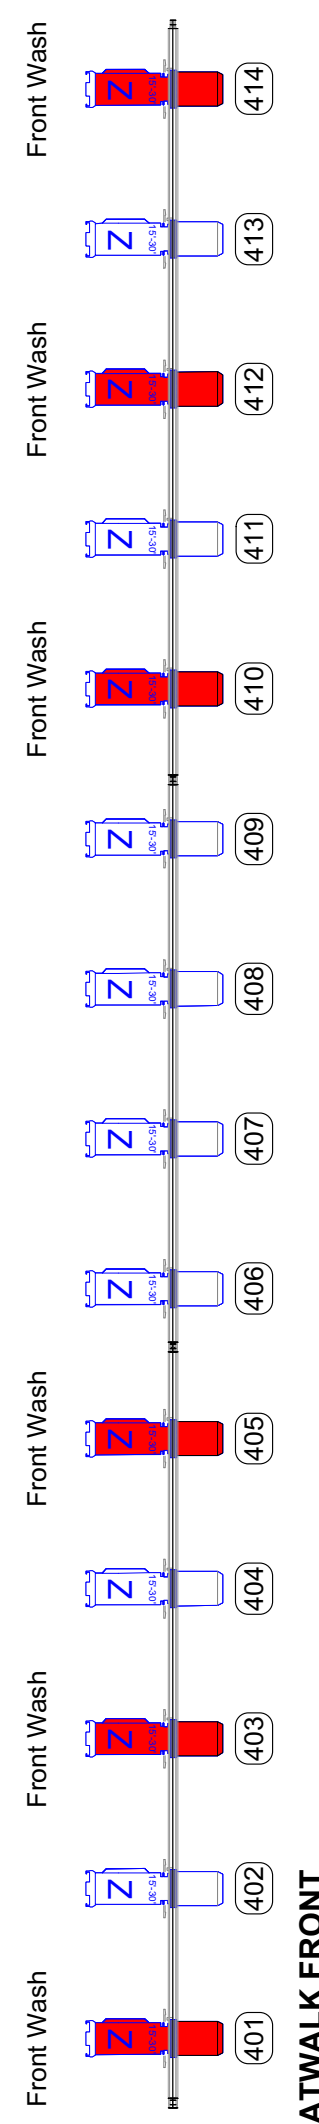

CATWALK U.S.

LX5 TRUSS

LX4 TRUSS

LX3 TRUSS

LX2 TRUSS

LX1 TRUSS

CATWALK FRONT

MovingLt:			
Qty	Sym	Type	Mode
20x		Robin MMX Spot	m2
24x		ROBIN 150 LED BEAM	m1
8x		ATOMIC 3000	4ch
14x		ROBIN SPIDER RGBW	m1
4x		ROBIN MMX SPOT	4ch
4x		ATOMIC 3000	4ch
4x		Robin MMX Spot	m2
8x		ROBIN 150 LED BEAM	m1

Conventional:			
Qty	Sym	Type	Type
16x		Fourbar ACL Black (1/2 Set)	
88x		PAR64 220 Black	
14x		Source Four Profile Zoom 15'-30'	LED SERIES 2 LUSTR
9x		4Light Par36	1CH

Season 2018-2019 **Main Hall - Lights**

Loadin: 08-2018 Loadout: 07-2019

Patronaat

Design: Lennart Lindhout	Revision #: _v1_a
Venue: Patronaat, Haarlem, NL	Jobnumber:
Scale: 1:50	Drawn by: Lennart Lindhout
Paper size: A3	