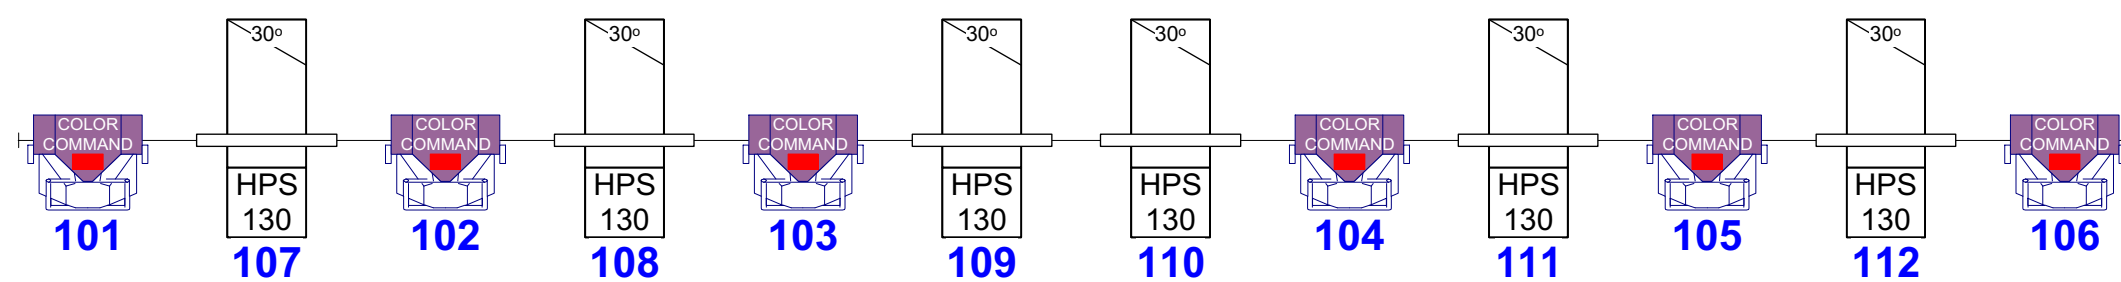

### Symbol Key

Light	
	ETC Source4 Jr Zoom 3
	James Thomas 2-light Molefay 4
	PAR64 ACL 2kW 4
	PAR64 CP61-NSP 26
	HPS-130 6
	Martin Atomic 3000 DMX - 4ch 2
	High End Systems Color Command - 4ch 6
Moving Light	
	Robe Robin MMX Spot - m2 (31ch) 8
	Robe Robin LEDBeam 150 - m1 (22ch) 12

**patronaat**

<b>Season 2019-2020</b>		<b>Stage 2 Light Plot</b>	
Project date: Juli 2019 till Juli 2020		Venue: Event location	
Project Manager: Lennart Lindhout		Drawn by: Lennart Lindhout	
File: KZ_PT_19-20_v2.vwx		Print date: 13/09/2019	
Revision:	Scale: 1:25	Papersize: A3	