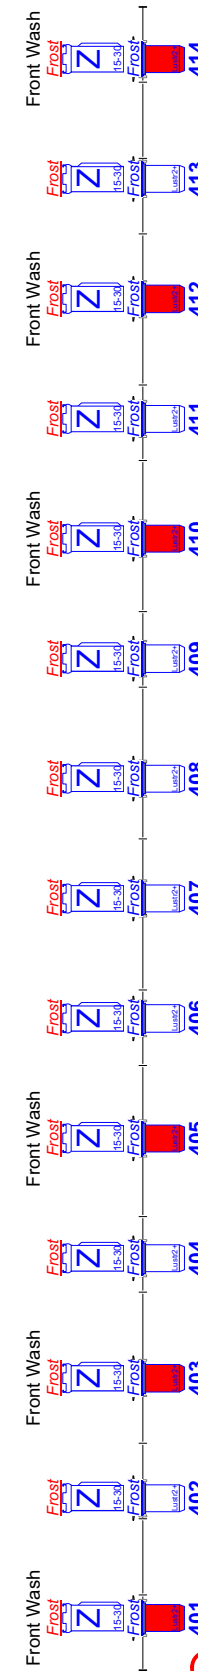

Side SL

Symbol Key

Light

- Generic Par 36-4 Lite 1ch 9
- PAR64 ACL 2kW 8
- PAR64 CP61-NSP 48
- Martin Atomic 3000 DMX - 4ch 8
- High End Systems Color Command - 4ch 8

Moving Light

- Robe Robin Spider - m1 (49ch) 10
- Robe Robin LEDBeam 150 - m1 (22ch) 16

Typical

CW FOH

Seizoen 2019-2020		Stage 1 Lighting Plot	
Project date: Juli 2019 t/m Juli 2020		Venue: Stage 1 Patronaat, Haarlem	
Project Manager: Lennart Lindhout		Drawn by: Lennart Lindhout	
File: PT_STG1 - s19-20_v2.vwx		Print date: 08/01/2020	
Revision:	Scale:	Papersize: A3	