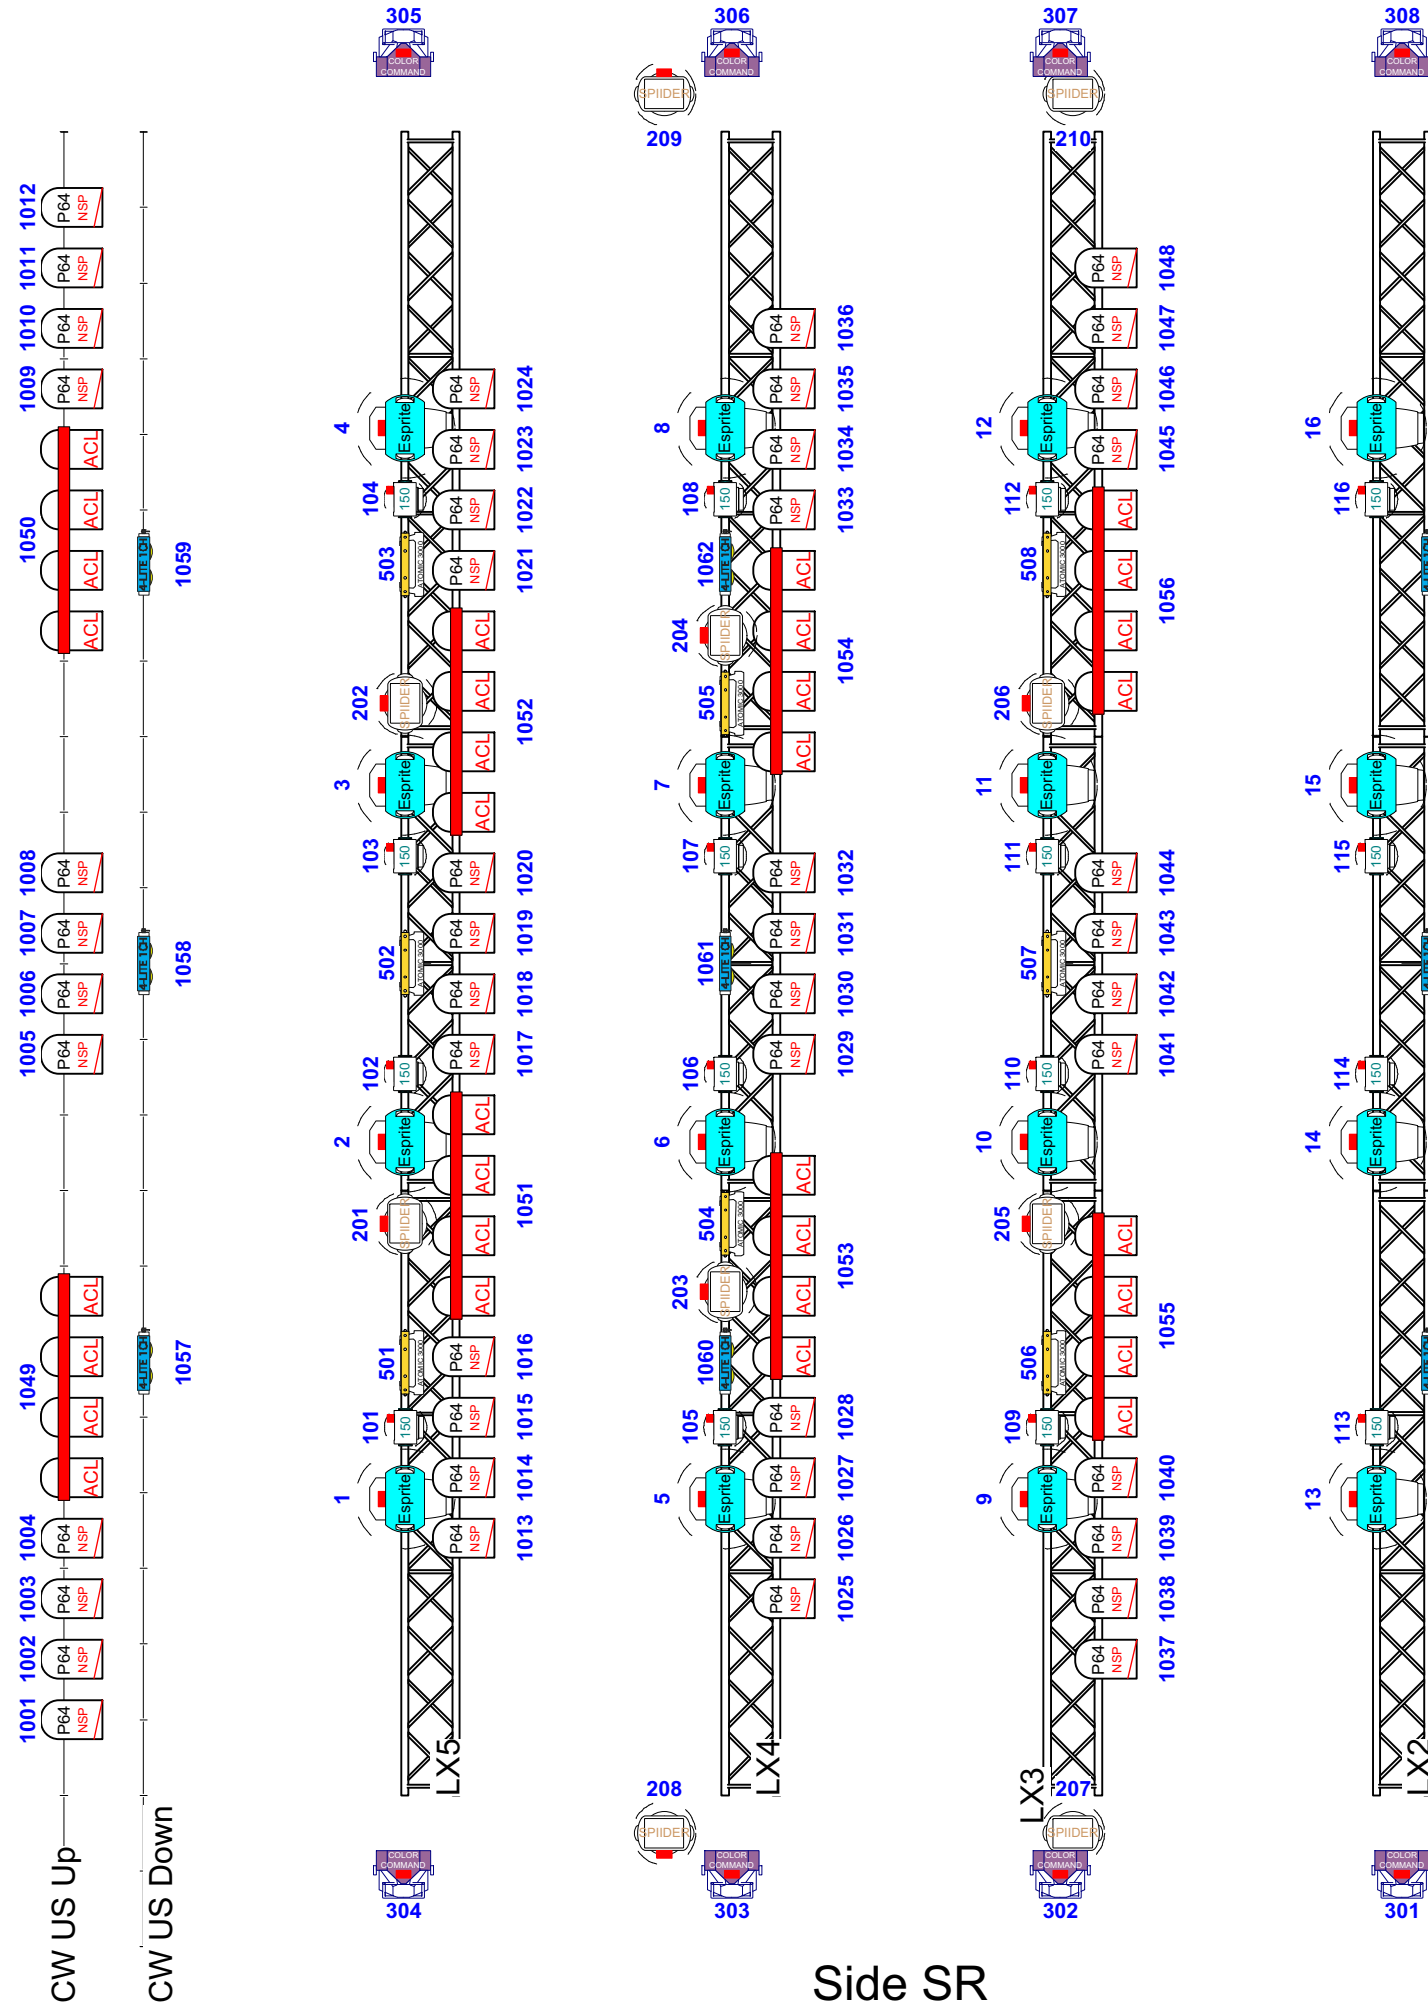

Side SL

Symbol Key

Light

- Generic Par 36-4 Lite 1ch 9
- PAR64 ACL 2kW 8
- PAR64 CP61-NSP 48
- Martin Atomic 3000 DMX - 4ch 8
- High End Systems Color Command - 4ch 8

Moving Light

- Robe Robin Spider - m1 (49ch) 10
- Robe Robin LEDBeam 150 - m1 (22ch) 16

Typical

CW FOH

Seizoen 2019-2020		Stage 1 Lighting Plot	
Project date: Juli 2019 t/m Juli 2020		Venue: Stage 1 Patronaat, Haarlem	
Project Manager: Lennart Lindhout		Drawn by: Lennart Lindhout	
File: PT_STG1 - s19-20_v2.vwx		Print date: 08/01/2020	
Revision:	Scale:	Papersize: A3	