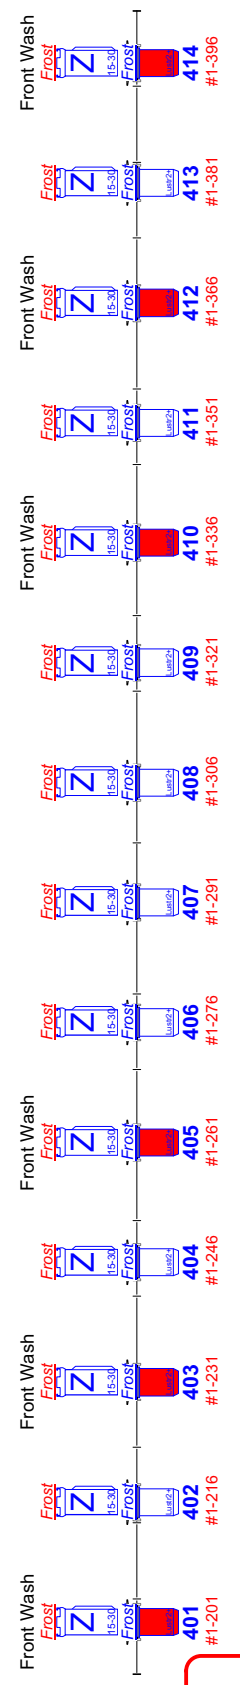

Side SL

Side SR

Symbol Key

Light

- Generic Par 36-4 Lite 1ch 9
- PAR64 ACL 2kW 8
- PAR64 CP61-NSP 48
- Martin Atomic 3000 DMX - 4ch 8
- High End Systems Color Command - 4ch 8

Moving Light

- Robe Robin Esprite - m1 (49ch) 16
- Robe Robin Spider - m1 (49ch) 10
- Robe Robin LEDBeam 150 - m1 (22ch) 16

Typical

- 101** Unit Number
- 1a-123** Universe-Address
- M1-6** Multicable-Channel
- LX1** Positie / Notitie

Seizoen 2019-2020		Stage 1 Lighting Plot	
Project date: Juli 2019 t/m Juli 2020		Venue: Stage 1 Patronaat, Haarlem	
Project Manager: Lennart Lindhout		Drawn by: Lennart Lindhout	
File: PT_STG1 - s19-20_v2.vwx		Print date: 08/01/2020	
Revision:	Scale:	Papersize: A3	