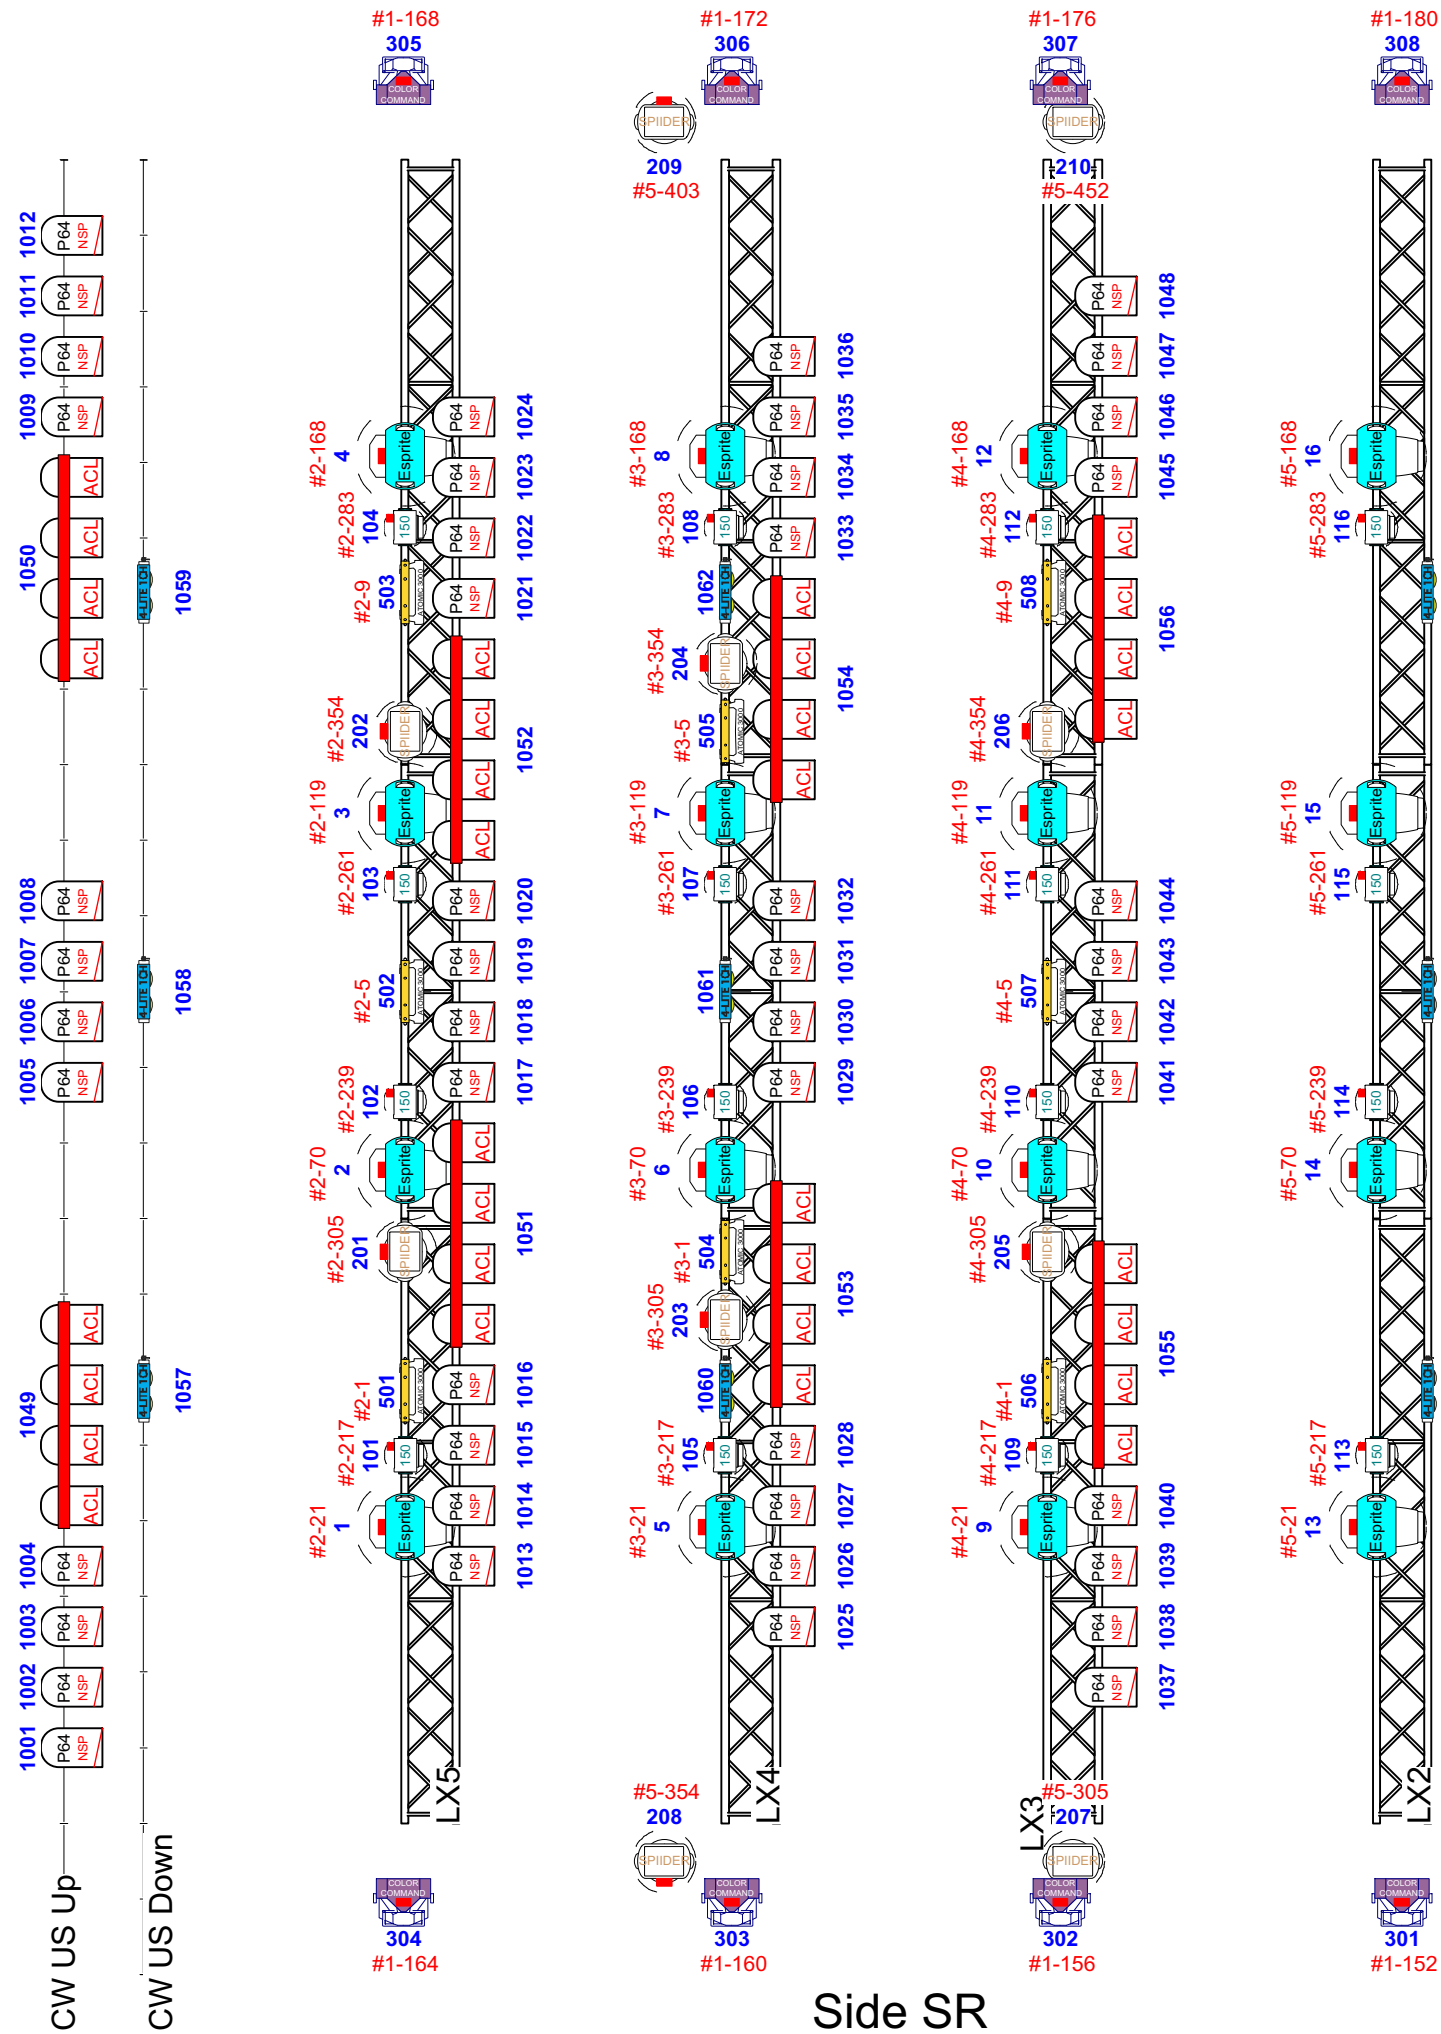

Side SL

Side SR

Symbol Key

Light

- Generic Par 36-4 Lite 1ch 9
- PAR64 ACL 2kW 8
- PAR64 CP61-NSP 48
- Martin Atomic 3000 DMX - 4ch 8
- High End Systems Color Command - 4ch 8

Moving Light

- Robe Robin Esprite - m1 (49ch) 16
- Robe Robin Spider - m1 (49ch) 10
- Robe Robin LEDBeam 150 - m1 (22ch) 16

Typical

- 101** Unit Number
- 1a-123** Universe-Address
- M1-6** Multicable-Channel
- LX1** Positie / Notitie

Seizoen 2019-2020		Stage 1 Lighting Plot	
Project date: Juli 2019 t/m Juli 2020		Venue: Stage 1 Patronaat, Haarlem	
Project Manager: Lennart Lindhout		Drawn by: Lennart Lindhout	
File: PT_STG1 - s19-20_v2.vwx		Print date: 08/01/2020	
Revision:	Scale:	Papersize: A3	